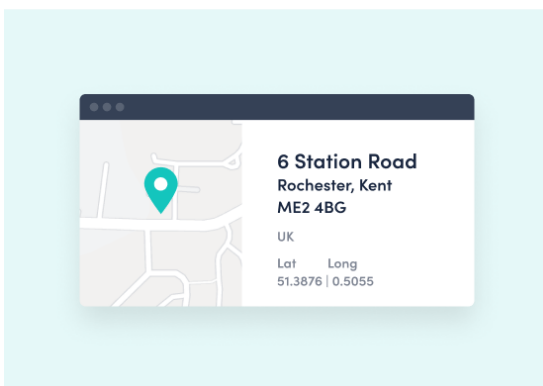

Geocoding & Reverse Geocoding

Append latitude and longitude coordinates to verified addresses, enriching location datasets with geospatial information. Identify locations nearest to a latitude and coordinate