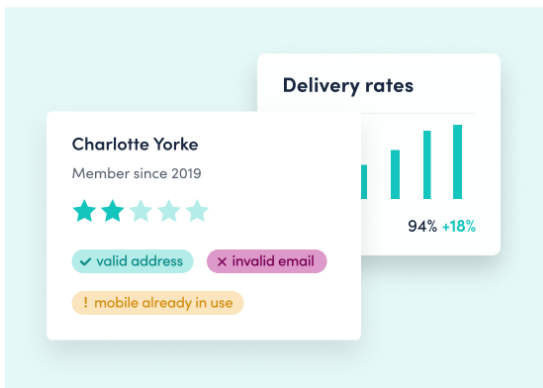

Data Maintenance

A broad range of high-volume data quality services that correct, suppress and append (enrich) location, customer and business data without having to integrate or onboard new software. We do it all for you..